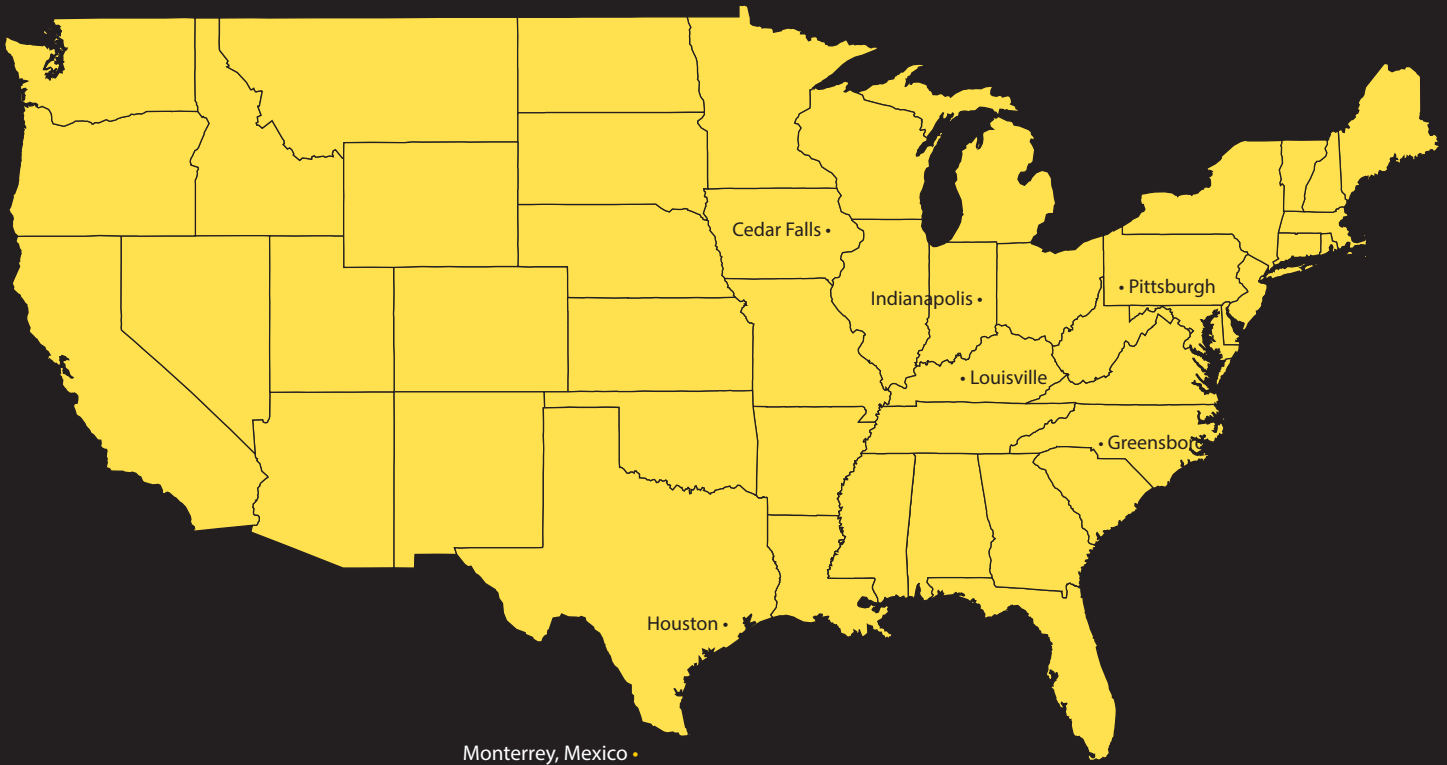

With strategically located facilities and ISO 9001: 2015 certification, OMS provides highly integrated, comprehensive manufacturing solutions across the United States.

After 90+ years in the metals industry, we've developed long lasting relationships and consistently create value for our customers.

Our goal is to be your **STRATEGIC, CUSTOMER-DRIVEN PARTNER.**

CORPORATE HEADQUARTERS

O'Neal Manufacturing Services • 624 28th Street North, Birmingham AL | 35203
1-877-623-3344 • info@onealmfg.com • www.onealmfgservices.com

PRODUCTION FACILITIES

CEDARFALLS,IA • GREENSBORO,NC • HOUSTON,TX • INDIANAPOLIS,IN • LOUISVILLE,KY • MONTERREY,MX • PITTSBURGH,PA