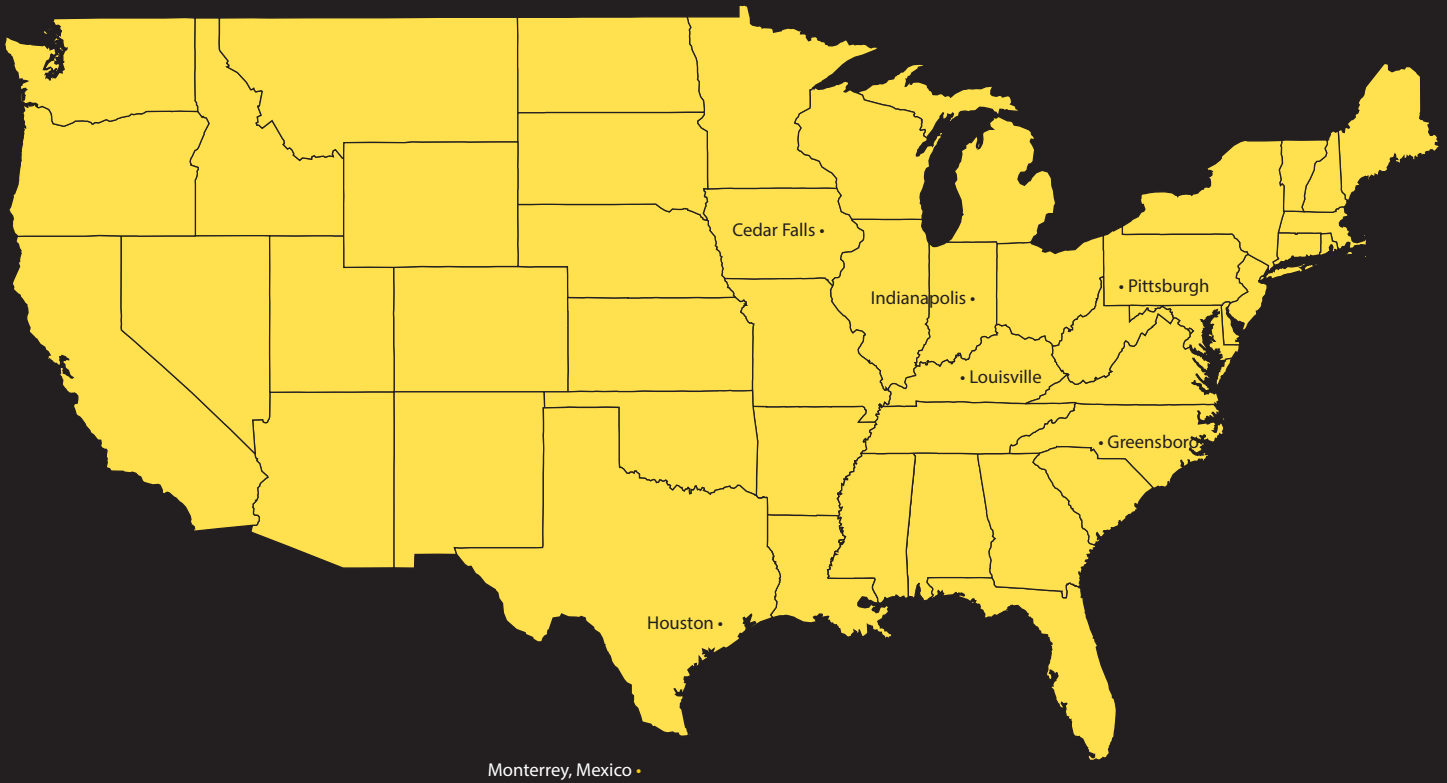

With strategically located facilities and ISO 9001: 2008 certification, OMS provides highly integrated, comprehensive manufacturing solutions across the United States.

After 90+ years in the metals industry, we've developed long lasting relationships and consistently create value for our customers.

Our goal is to be your **STRATEGIC, CUSTOMER-DRIVEN PARTNER.**

CORPORATE HEADQUARTERS

624 28th Street North, Birmingham AL, 35203 • 1-877-623-3344
info@onealmfg.com • www.onealmfgservices.com

PRODUCTION FACILITIES

CEDARFALLS, IA • GREENSBORO, NC • HOUSTON, TX • INDIANAPOLIS, IN • LOUISVILLE, KY • MONTERREY, MX • PITTSBURGH, PA